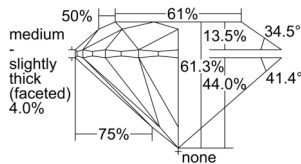

GIA®

FACSIMILE

GIA REPORT 2504276273

Verify this report at GIA.edu

GIA NATURAL DIAMOND DOSSIER®

September 05, 2024
GIA Report Number 2504276273
Shape and Cutting Style ..... Round Brilliant
Measurements ..... 5.06 - 5.10 x 3.12 mm

GRADING RESULTS

Carat Weight ..... 0.50 carat
Color Grade ..... F
Clarity Grade S11
Cut Grade ..... Excellent

ADDITIONAL GRADING INFORMATION

Polish ..... Very Good
Symmetry ..... Very Good
Fluorescence ..... Faint
Clarity Characteristics..... Cloud, Crystal, Feather
Inscription(s): GIA 2504276273

PROPORTIONS

Profile to actual proportions

GRADING SCALES

GIA COLOR SCALE	GIA CLARITY SCALE	GIA CUT SCALE	
D	FLAWLESS	EXCELLENT	
E	INTERNALLY FLAWLESS		
F		VVS₁	VERY GOOD
G	VVS₂		
H	VS₁	GOOD	
I	VS₂		
J	S1₁	FAIR	
K	S1₂		
L	I₁	POOR	
M	I₂		
N	I₃		
O			
P			
Q			
R			
S			
T			
U			
V			
W			
X			
Y			
Z