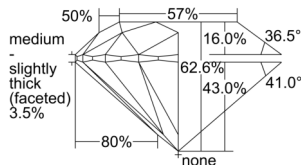

GIA®

FACSIMILE

GIA REPORT 2504282653

Verify this report at GIA.edu

GIA NATURAL DIAMOND DOSSIER®

September 11, 2024
GIA Report Number 2504282653
Shape and Cutting Style ..... Round Brilliant
Measurements ..... 5.69 - 5.72 x 3.57 mm

GRADING RESULTS

Carat Weight ..... 0.72 carat
Color Grade I
Clarity Grade S11
Cut Grade ..... Excellent

ADDITIONAL GRADING INFORMATION

Polish ..... Excellent
Symmetry ..... Excellent
Fluorescence ..... None
Clarity Characteristics ..... Crystal, Cloud
Inscription(s): GIA 2504282653

PROPORTIONS

Profile to actual proportions