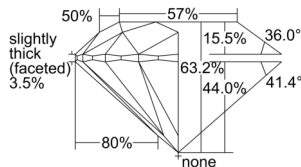

GIA®

FACSIMILE

GIA REPORT 2504282929

Verify this report at GIA.edu

GIA NATURAL DIAMOND DOSSIER®

August 27, 2024
GIA Report Number 2504282929
Shape and Cutting Style ..... Round Brilliant
Measurements ..... 5.61 - 5.64 x 3.56 mm

GRADING RESULTS

Carat Weight ..... 0.70 carat
Color Grade ..... H
Clarity Grade VVS1
Cut Grade ..... Excellent

ADDITIONAL GRADING INFORMATION

Polish ..... Excellent
Symmetry ..... Excellent
Fluorescence ..... None
Clarity Characteristics ..... Pinpoint
Inscription(s): GIA 2504282929

PROPORTIONS

Profile to actual proportions

GRADING SCALES

GIA COLOR SCALE	GIA CLARITY SCALE	GIA CUT SCALE	
D	FLAWLESS	EXCELLENT	
E	INTERNALLY FLAWLESS		
F		VVS₁	VERY GOOD
G	VVS₂		
H	VS₁	GOOD	
I	VS₂		
J	SI₁	FAIR	
K	SI₂		
L	I₁	POOR	
M			
N			
O	I₂		
P			
Q	I₃		
R			
S			
T			
U			
V			
W			
X			
Y			
Z