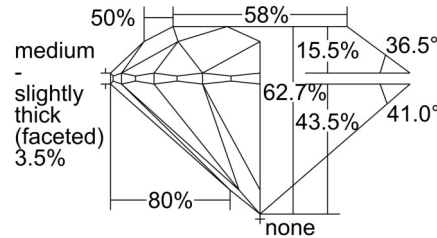

GIA REPORT
2504284258

Verify this report at GIA.edu

FACSIMILE

This is a digital representation of the original GIA Report. This representation might not be accepted in lieu of the original GIA Report in certain circumstances. The original GIA Report includes certain security features which are not reproducible on this facsimile.

GIA NATURAL DIAMOND GRADING REPORT

August 27, 2024
GIA Report Number 2504284258
Shape and Cutting Style ..... Round Brilliant
Measurements ..... 8.59 - 8.65 x 5.41 mm

GRADING RESULTS

Carat Weight ..... 2.50 carat
Color Grade ..... G
Clarity Grade SI1
Cut Grade ..... Excellent

ADDITIONAL GRADING INFORMATION

Polish ..... Excellent
Symmetry ..... Excellent
Fluorescence ..... None
Inscription(s): GIA 2504284258

Comments: Additional clouds are not shown. Pinpoints are not shown.

PROPORTIONS

Profile to actual proportions