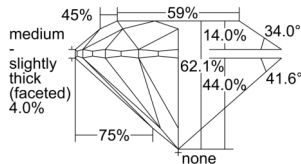

GIA®

FACSIMILE

GIA REPORT 2504297674

Verify this report at GIA.edu

GIA NATURAL DIAMOND DOSSIER®

August 28, 2024
GIA Report Number 2504297674
Shape and Cutting Style ..... Round Brilliant
Measurements ..... 5.66 - 5.69 x 3.52 mm

GRADING RESULTS

Carat Weight ..... 0.70 carat
Color Grade ..... H
Clarity Grade VS2
Cut Grade ..... Excellent

ADDITIONAL GRADING INFORMATION

Polish ..... Excellent
Symmetry ..... Excellent
Fluorescence ..... Faint
Clarity Characteristics ..... Cloud, Crystal, Feather
Inscription(s): GIA 2504297674

PROPORTIONS

Profile to actual proportions

GRADING SCALES

GIA COLOR SCALE	GIA CLARITY SCALE	GIA CUT SCALE	
D	FLAWLESS	EXCELLENT	
E	INTERNALLY FLAWLESS		
F		VVS₁	VERY GOOD
G	VVS₂		
H	VS₁	GOOD	
I	VS₂		
J	SI₁	FAIR	
K	SI₂		
L	I₁	POOR	
M	I₂		
N	I₃		
O			
P			
Q			
R			
S			
T			
U			
V			
W			
X			
Y			
Z