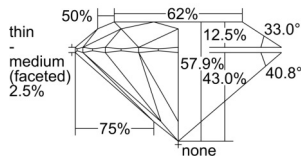

GIA®

FACSIMILE

GIA NATURAL DIAMOND DOSSIER®

August 28, 2024
GIA Report Number 2504297851
Shape and Cutting Style ..... Round Brilliant
Measurements ..... 5.55 - 5.57 x 3.22 mm

GRADING RESULTS

Carat Weight ..... 0.60 carat
Color Grade ..... F
Clarity Grade VS1
Cut Grade ..... Excellent

ADDITIONAL GRADING INFORMATION

Polish ..... Excellent
Symmetry ..... Excellent
Fluorescence ..... None
Clarity Characteristics ..... Cloud, Pinpoint
Inscription(s): GIA 2504297851

GIA REPORT 2504297851

Verify this report at GIA.edu

PROPORTIONS

Profile to actual proportions