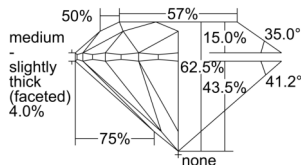

GIA®

FACSIMILE

GIA REPORT 2504314431

Verify this report at GIA.edu

GIA NATURAL DIAMOND DOSSIER®

August 30, 2024
GIA Report Number 2504314431
Shape and Cutting Style ..... Round Brilliant
Measurements ..... 4.38 - 4.41 x 2.75 mm

GRADING RESULTS

Carat Weight ..... 0.33 carat
Color Grade ..... D
Clarity Grade S11
Cut Grade ..... Excellent

ADDITIONAL GRADING INFORMATION

Polish ..... Excellent
Symmetry ..... Excellent
Fluorescence ..... None
Clarity Characteristics ..... Crystal, Needle
Inscription(s): GIA 2504314431

PROPORTIONS

Profile to actual proportions

GRADING SCALES

GIA COLOR SCALE	GIA CLARITY SCALE	GIA CUT SCALE	
D	FLAWLESS	EXCELLENT	
E	INTERNALLY FLAWLESS		
F		VVS₁	VERY GOOD
G	VVS₂		
H	VS₁	GOOD	
I	VS₂		
J	S1₁	FAIR	
K	S1₂		
L	I₁	POOR	
M	I₂		
N	I₃		
O			
P			
Q			
R			
S			
T			
U			
V			
W			
X			
Y			
Z