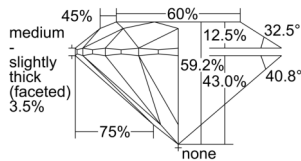

GIA®

FACSIMILE

GIA REPORT 2504317144

Verify this report at GIA.edu

GIA NATURAL DIAMOND DOSSIER®

August 30, 2024
GIA Report Number 2504317144
Shape and Cutting Style ..... Round Brilliant
Measurements ..... 6.42 - 6.44 x 3.81 mm

GRADING RESULTS

Carat Weight ..... 0.96 carat
Color Grade ..... F
Clarity Grade S11
Cut Grade ..... Excellent

ADDITIONAL GRADING INFORMATION

Polish ..... Excellent
Symmetry ..... Excellent
Fluorescence ..... None
Clarity Characteristics ..... Crystal, Cloud
Inscription(s): GIA 2504317144

PROPORTIONS

Profile to actual proportions

GRADING SCALES

GIA COLOR SCALE	GIA CLARITY SCALE	GIA CUT SCALE
COLOURLESS	FLAWLESS	EXCELLENT
D	INTERNALLY FLAWLESS	
E	VVS₁	VERY GOOD
F		
G	VVS₂	
H	VS₁	GOOD
I		
J	VS₂	
K	SI₁	FAIR
L		
M	SI₂	
N	I₁	POOR
O		
P	I₂	
Q	I₃	
R		
S		
T		
U		
V		
W		
X		
Y		
Z