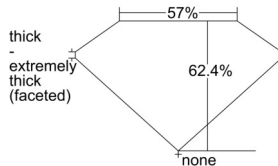

GIA®

FACSIMILE

GIA REPORT 2504318213

Verify this report at GIA.edu

GIA NATURAL DIAMOND DOSSIER®

August 30, 2024
GIA Report Number 2504318213
Shape and Cutting Style ..... Heart Brilliant
Measurements ..... 4.55 x 5.37 x 3.35 mm

GRADING RESULTS

Carat Weight ..... 0.51 carat
Color Grade ..... H
Clarity Grade VS1

ADDITIONAL GRADING INFORMATION

Polish ..... Very Good
Symmetry ..... Very Good
Fluorescence ..... None
Clarity Characteristics..... Crystal, Cloud, Feather, Pinpoint
Inscription(s): GIA 2504318213

PROPORTIONS

Profile not to actual proportions

GRADING SCALES

GIA COLOR SCALE		GIA CLARITY SCALE			
COLORLESS	D	VERY VERY SLIGHTLY INCLUDED	FLAWLESS		
	E		INTERNALLY FLAWLESS		
	F	VERY SLIGHTLY INCLUDED	VVS₁		
	G		VVS₂		
	H		VS₁		
	NEAR COLORLESS	I	SLIGHTLY INCLUDED	VS₂	
		J		SI₁	
		FAINT	K	INCLUDED	SI₂
			L		I₁
			M		I₂
VERT LIGHT	N	LIGHT	I₃		
	O				
	P				
	Q				
	R