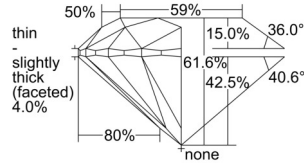

GIA®

FACSIMILE

GIA REPORT 2504322783

Verify this report at GIA.edu

GIA NATURAL DIAMOND DOSSIER®

August 30, 2024
GIA Report Number 2504322783
Shape and Cutting Style ..... Round Brilliant
Measurements ..... 4.49 - 4.52 x 2.78 mm

GRADING RESULTS

Carat Weight ..... 0.35 carat
Color Grade ..... J
Clarity Grade S11
Cut Grade ..... Excellent

ADDITIONAL GRADING INFORMATION

Polish ..... Excellent
Symmetry ..... Excellent
Fluorescence ..... None
Clarity Characteristics ..... Crystal, Cloud
Inscription(s): GIA 2504322783

PROPORTIONS

Profile to actual proportions