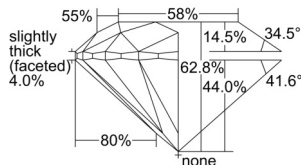

GIA®

FACSIMILE

GIA REPORT 2504322878

Verify this report at GIA.edu

GIA NATURAL DIAMOND DOSSIER®

September 02, 2024
GIA Report Number 2504322878
Shape and Cutting Style ..... Round Brilliant
Measurements ..... 4.26 - 4.29 x 2.68 mm

GRADING RESULTS

Carat Weight ..... 0.30 carat
Color Grade ..... G
Clarity Grade S11
Cut Grade ..... Excellent

ADDITIONAL GRADING INFORMATION

Polish ..... Excellent
Symmetry ..... Excellent
Fluorescence ..... None
Clarity Characteristics ..... Cloud, Crystal
Inscription(s): GIA 2504322878

PROPORTIONS

Profile to actual proportions

GRADING SCALES

GIA COLOR SCALE	GIA CLARITY SCALE	GIA CUT SCALE	
D	FLAWLESS	EXCELLENT	
E	INTERNALLY FLAWLESS		
F		VVS₁	VERY GOOD
G	VVS₂		
H	VS₁	GOOD	
I	VS₂		
J	S1₁	FAIR	
K	S1₂		
L	I₁	POOR	
M	I₂		
N	I₃		
O			
P			
Q			
R			
S			
T			
U			
V			
W			
X			
Y			
Z