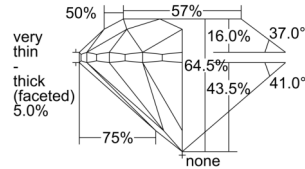

GIA®

FACSIMILE

GIA REPORT 2504323131

Verify this report at GIA.edu

GIA NATURAL DIAMOND DOSSIER®

September 02, 2024
GIA Report Number 2504323131
Shape and Cutting Style ..... Round Brilliant
Measurements ..... 4.93 - 4.99 x 3.20 mm

GRADING RESULTS

Carat Weight ..... 0.50 carat
Color Grade ..... D
Clarity Grade VS1
Cut Grade ..... Very Good

ADDITIONAL GRADING INFORMATION

Polish ..... Excellent
Symmetry ..... Very Good
Fluorescence ..... None
Clarity Characteristics..... Indented Natural, Pinpoint, Cloud
Inscription(s): GIA 2504323131

PROPORTIONS

Profile to actual proportions

GRADING SCALES

GIA COLOR SCALE	GIA CLARITY SCALE	GIA CUT SCALE	
D	FLAWLESS	EXCELLENT	
E	INTERNALLY FLAWLESS		
F		VVS₁	VERY GOOD
G	VVS₂		
H	VS₁	GOOD	
I	VS₂		
J	SI₁	FAIR	
K	SI₂		
L	I₁	POOR	
M			
N			
O	I₂		
P			
Q	I₃		
R			
S			
T			
U			
V			
W			
X			
Y			
Z