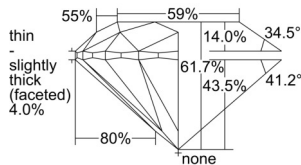

GIA®

FACSIMILE

GIA REPORT 2504323491

Verify this report at GIA.edu

GIA NATURAL DIAMOND DOSSIER®

September 02, 2024
GIA Report Number 2504323491
Shape and Cutting Style ..... Round Brilliant
Measurements ..... 5.99 - 6.03 x 3.71 mm

GRADING RESULTS

Carat Weight ..... 0.83 carat
Color Grade ..... D
Clarity Grade S11
Cut Grade ..... Excellent

ADDITIONAL GRADING INFORMATION

Polish ..... Excellent
Symmetry ..... Excellent
Fluorescence ..... None
Clarity Characteristics ..... Crystal
Inscription(s): GIA 2504323491

PROPORTIONS

Profile to actual proportions

GRADING SCALES

GIA COLOR SCALE	GIA CLARITY SCALE	GIA CUT SCALE	
D	FLAWLESS	EXCELLENT	
E	INTERNALLY FLAWLESS		
F		VVS₁	VERY GOOD
G	VVS₂		
H	VS₁	GOOD	
I	VS₂		
J	S1₁	FAIR	
K	S1₂		
L	I₁	POOR	
M	I₂		
N	I₃		
O			
P			
Q			
R			
S			
T			
U			
V			
W			
X			
Y			
Z