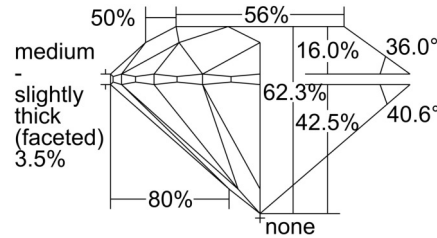

### GRADING RESULTS

Carat Weight ..... 1.01 carat

Color Grade ..... F

Clarity Grade ..... SI1

Cut Grade ..... Excellent

### PROPORTIONS

Profile to actual proportions

### CLARITY CHARACTERISTICS