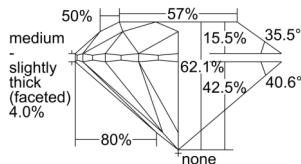

GIA®

FACSIMILE

GIA REPORT 2504331854

Verify this report at GIA.edu

GIA NATURAL DIAMOND DOSSIER®

September 03, 2024
GIA Report Number 2504331854
Shape and Cutting Style ..... Round Brilliant
Measurements ..... 4.26 - 4.30 x 2.66 mm

GRADING RESULTS

Carat Weight ..... 0.30 carat
Color Grade ..... F
Clarity Grade S11
Cut Grade ..... Excellent

ADDITIONAL GRADING INFORMATION

Polish ..... Excellent
Symmetry ..... Excellent
Fluorescence ..... None
Clarity Characteristics ..... Cloud, Crystal
Inscription(s): GIA 2504331854

PROPORTIONS

Profile to actual proportions

GRADING SCALES

GIA COLOR SCALE	GIA CLARITY SCALE	GIA CUT SCALE
D	FLAWLESS	EXCELLENT
E	FLAWLESS	
F	INTERNALLY FLAWLESS	VERY GOOD
G	FLAWLESS	
H	VVS₁	GOOD
I	VVS₂	
J	VS₁	FAIR
K	VS₂	
L	S1₁	POOR
M	S1₂	
N	I₁	
O	I₂	
P	I₃	
Q		
R		
S		
T		
U		
V		
W		
X		
Y		
Z