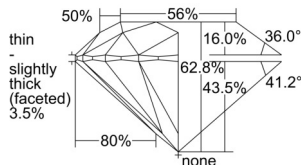

GIA®

FACSIMILE

GIA REPORT 2504332316

Verify this report at GIA.edu

GIA NATURAL DIAMOND DOSSIER®

September 02, 2024
GIA Report Number 2504332316
Shape and Cutting Style ..... Round Brilliant
Measurements ..... 5.05 - 5.10 x 3.19 mm

GRADING RESULTS

Carat Weight ..... 0.50 carat
Color Grade ..... D
Clarity Grade VS1
Cut Grade ..... Excellent

ADDITIONAL GRADING INFORMATION

Polish ..... Excellent
Symmetry ..... Excellent
Fluorescence ..... None
Clarity Characteristics ..... Cloud
Inscription(s): GIA 2504332316

PROPORTIONS

Profile to actual proportions