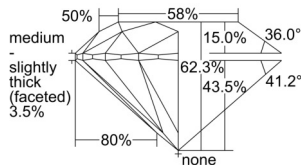

GIA®

FACSIMILE

GIA REPORT 2504334179

Verify this report at GIA.edu

GIA NATURAL DIAMOND DOSSIER®

September 03, 2024
GIA Report Number 2504334179
Shape and Cutting Style ..... Round Brilliant
Measurements ..... 5.69 - 5.73 x 3.56 mm

GRADING RESULTS

Carat Weight ..... 0.71 carat
Color Grade ..... G
Clarity Grade VS1
Cut Grade ..... Excellent

ADDITIONAL GRADING INFORMATION

Polish ..... Excellent
Symmetry ..... Excellent
Fluorescence ..... None
Clarity Characteristics ..... Cloud
Inscription(s): GIA 2504334179

PROPORTIONS

Profile to actual proportions

GRADING SCALES

GIA COLOR SCALE	GIA CLARITY SCALE	GIA CUT SCALE	
D	FLAWLESS	EXCELLENT	
E	INTERNALLY FLAWLESS		
F		VVS₁	VERY GOOD
G	VVS₂		
H	VS₁	GOOD	
I	VS₂		
J	SI₁	FAIR	
K	SI₂		
L	I₁	POOR	
M	I₂		
N	I₃		
O			
P			
Q			
R			
S			
T			
U			
V			
W			
X			
Y			
Z