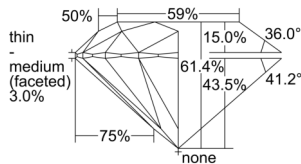

GIA®

FACSIMILE

GIA REPORT 2504336736

Verify this report at GIA.edu

GIA NATURAL DIAMOND DOSSIER®

September 03, 2024
GIA Report Number 2504336736
Shape and Cutting Style ..... Round Brilliant
Measurements ..... 4.34 - 4.36 x 2.67 mm

GRADING RESULTS

Carat Weight ..... 0.31 carat
Color Grade ..... E
Clarity Grade VS1
Cut Grade ..... Excellent

ADDITIONAL GRADING INFORMATION

Polish ..... Excellent
Symmetry ..... Excellent
Fluorescence ..... None
Clarity Characteristics ..... Cloud, Pinpoint
Inscription(s): GIA 2504336736

PROPORTIONS

Profile to actual proportions