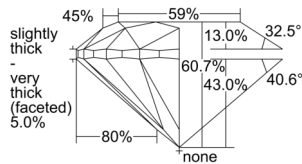

GIA®

FACSIMILE

GIA REPORT 2504339236

Verify this report at GIA.edu

GIA NATURAL DIAMOND DOSSIER®

September 03, 2024
GIA Report Number 2504339236
Shape and Cutting Style ..... Round Brilliant
Measurements ..... 5.06 - 5.08 x 3.08 mm

GRADING RESULTS

Carat Weight ..... 0.50 carat
Color Grade ..... F
Clarity Grade VS1
Cut Grade ..... Good

ADDITIONAL GRADING INFORMATION

Polish ..... Excellent
Symmetry ..... Very Good
Fluorescence ..... None
Clarity Characteristics ..... Cloud, Needle, Pinpoint
Inspection(s): GIA 2504339236

PROPORTIONS

GRADING SCALES

GIA COLOR SCALE

COLORED	D
	E
	F
	G
	H
	I
	J
NEAR COLORLESS	K
	L
Faint	M
	N
	O
	P
	Q
	R
	S
	T
	U
	V
	W
	X
	Y
Light	Z

GIA CLARITY SCALE

VERY VERY SLIGHTLY INCLUDED	FLAWLESS
	INTERNALLY FLAWLESS
VERY SLIGHTLY INCLUDED	VVS₁
	VVS₂
SLIGHTLY INCLUDED	VS₁
	VS₂
INCLUDED	SI₁
	SI₂
	I₁
	I₂
	I₃

GIA CUT SCALE

EXCELLENT
VERY GOOD
GOOD
FAIR
POOR