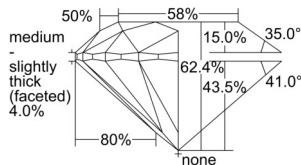

GIA®

FACSIMILE

GIA REPORT 2504346986

Verify this report at GIA.edu

GIA NATURAL DIAMOND DOSSIER®

September 04, 2024
GIA Report Number 2504346986
Shape and Cutting Style ..... Round Brilliant
Measurements ..... 4.69 - 4.71 x 2.93 mm

GRADING RESULTS

Carat Weight ..... 0.40 carat
Color Grade ..... G
Clarity Grade S11
Cut Grade ..... Excellent

ADDITIONAL GRADING INFORMATION

Polish ..... Excellent
Symmetry ..... Excellent
Fluorescence ..... None
Clarity Characteristics ..... Crystal, Cloud
Inscription(s): GIA 2504346986

PROPORTIONS

Profile to actual proportions

GRADING SCALES

GIA COLOR SCALE	GIA CLARITY SCALE	GIA CUT SCALE	
D	FLAWLESS	EXCELLENT	
E	INTERNALLY FLAWLESS		
F		VVS₁	VERY GOOD
G	VVS₂		
H	VS₁	GOOD	
I	VS₂		
J	S1₁	FAIR	
K	S1₂		
L	I₁	POOR	
M	I₂		
N	I₃		
O			
P			
Q			
R			
S			
T			
U			
V			
W			
X			
Y			
Z