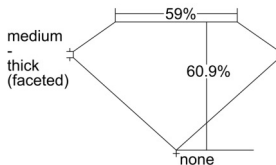

GIA®

FACSIMILE

GIA REPORT 2504347845

Verify this report at GIA.edu

GIA NATURAL DIAMOND DOSSIER®

September 05, 2024
GIA Report Number 2504347845
Shape and Cutting Style ..... Heart Brilliant
Measurements ..... 4.34 x 5.09 x 3.10 mm

GRADING RESULTS

Carat Weight ..... 0.40 carat
Color Grade ..... D
Clarity Grade ..... Internally Flawless

ADDITIONAL GRADING INFORMATION

Polish ..... Excellent
Symmetry ..... Very Good
Fluorescence ..... None
Clarity Characteristics... Surface Graining, Minor Details of Polish
Inscription(s): GIA 2504347845

PROPORTIONS

Profile not to actual proportions

GRADING SCALES

GIA COLOR SCALE		GIA CLARITY SCALE			
COLORLESS	D	VERY VERY SLIGHTLY INCLUDED	FLAWLESS		
	E		INTERNALLY FLAWLESS		
	F		VVS₁		
	NEAR COLORLESS	G	VERY SLIGHTLY INCLUDED	VVS₂	
		H		VS₁	
		FAINT	I	SLIGHTLY INCLUDED	VS₂
			J		SI₁
			K		SI₂
	LIGHT	L	INCLUDED	I₁	
		M		I₂	
N		I₃			
O					
P					
Q					
R