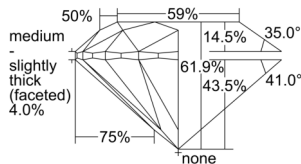

GIA®

FACSIMILE

GIA REPORT 2504355970

Verify this report at GIA.edu

GIA NATURAL DIAMOND DOSSIER®

September 06, 2024
GIA Report Number 2504355970
Shape and Cutting Style ..... Round Brilliant
Measurements ..... 5.66 - 5.69 x 3.51 mm

GRADING RESULTS

Carat Weight ..... 0.70 carat
Color Grade ..... F
Clarity Grade S11
Cut Grade ..... Excellent

ADDITIONAL GRADING INFORMATION

Polish ..... Excellent
Symmetry ..... Excellent
Fluorescence ..... None
Clarity Characteristics..... Crystal, Cloud, Knot, Feather
Inscription(s): GIA 2504355970

PROPORTIONS

Profile to actual proportions

GRADING SCALES

GIA COLOR SCALE	GIA CLARITY SCALE	GIA CUT SCALE
D	FLAWLESS	EXCELLENT
E	INTERNALLY FLAWLESS	
F	VVS₁	VERY GOOD
G		
H	VS₁	GOOD
I		
J	SI₁	FAIR
K		
L	I₁	POOR
M		
N	I₂	
O	I₃	
P		
Q		
R		
S		
T		
U		
V		
W		
X		
Y		
Z