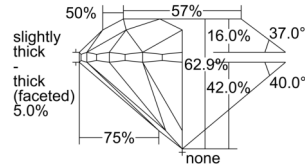

GIA®

FACSIMILE

GIA REPORT 2504356921

Verify this report at GIA.edu

GIA NATURAL DIAMOND DOSSIER®

September 04, 2024
GIA Report Number 2504356921
Shape and Cutting Style ..... Round Brilliant
Measurements ..... 4.96 - 5.03 x 3.14 mm

GRADING RESULTS

Carat Weight ..... 0.50 carat
Color Grade I
Clarity Grade S11
Cut Grade ..... Very Good

ADDITIONAL GRADING INFORMATION

Polish ..... Excellent
Symmetry ..... Very Good
Fluorescence ..... None
Clarity Characteristics ..... Cloud, Feather
Inscription(s): GIA 2504356921

PROPORTIONS

Profile to actual proportions