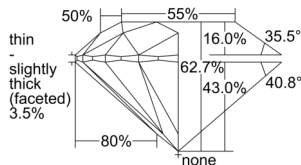

GIA®

FACSIMILE

GIA REPORT 2504357441

Verify this report at GIA.edu

GIA NATURAL DIAMOND DOSSIER®

September 04, 2024
GIA Report Number 2504357441
Shape and Cutting Style ..... Round Brilliant
Measurements ..... 5.38 - 5.41 x 3.39 mm

GRADING RESULTS

Carat Weight ..... 0.60 carat
Color Grade I
Clarity Grade VS1
Cut Grade ..... Excellent

ADDITIONAL GRADING INFORMATION

Polish ..... Excellent
Symmetry ..... Excellent
Fluorescence ..... None
Clarity Characteristics.. Crystal, Feather, Cloud, Indented Natural
Inscription(s): GIA 2504357441

PROPORTIONS

Profile to actual proportions