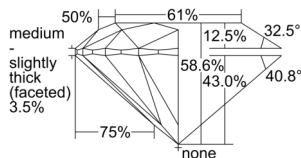

GIA®

FACSIMILE

GIA REPORT 2504359784

Verify this report at GIA.edu

GIA NATURAL DIAMOND DOSSIER®

September 05, 2024
GIA Report Number 2504359784
Shape and Cutting Style ..... Round Brilliant
Measurements ..... 5.52 - 5.55 x 3.24 mm

GRADING RESULTS

Carat Weight ..... 0.60 carat
Color Grade ..... F
Clarity Grade VS2
Cut Grade ..... Excellent

ADDITIONAL GRADING INFORMATION

Polish ..... Excellent
Symmetry ..... Excellent
Fluorescence ..... None
Clarity Characteristics ..... Crystal
Inscription(s): GIA 2504359784

PROPORTIONS

Profile to actual proportions

GRADING SCALES

GIA COLOR SCALE	GIA CLARITY SCALE	GIA CUT SCALE	
D	FLAWLESS	EXCELLENT	
E	INTERNALLY FLAWLESS		
F		VVS₁	VERY GOOD
G	VVS₂		
H	VS₁	GOOD	
I	VS₂		
J	SI₁	FAIR	
K	SI₂		
L	I₁	POOR	
M			
N			
O	I₂		
P			
Q	I₃		
R			
S			
T			
U			
V			
W			
X			
Y			
Z