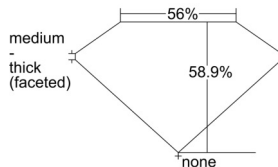

GIA®

FACSIMILE

GIA REPORT 2504361218

Verify this report at GIA.edu

GIA NATURAL DIAMOND DOSSIER®

September 05, 2024
GIA Report Number 2504361218
Shape and Cutting Style ..... Heart Brilliant
Measurements ..... 5.79 x 6.83 x 4.03 mm

GRADING RESULTS

Carat Weight ..... 0.91 carat
Color Grade ..... D
Clarity Grade VVS2

ADDITIONAL GRADING INFORMATION

Polish ..... Excellent
Symmetry ..... Excellent
Fluorescence ..... Faint
Clarity Characteristics ..... Pinpoint
Inscription(s): GIA 2504361218

PROPORTIONS

Profile not to actual proportions

GRADING SCALES

GIA COLOR SCALE		GIA CLARITY SCALE			
COLORLESS	D	VERY VERY SLIGHTLY INCLUDED	FLAWLESS		
	E		INTERNALLY FLAWLESS		
	F	VERY SLIGHTLY INCLUDED	VVS₁		
	G		VVS₂		
	H		VS₁		
	NEAR COLORLESS	I	SLIGHTLY INCLUDED	VS₂	
		J		SI₁	
		FAINT	K	INCLUDED	SI₂
			L		I₁
			M		I₂
VERT LIGHT	N		INCLUDED	I₃	
	O				
	P				
	Q				
	LIGHT		R		
		S			
		T			
U					
V					
W					
X					
Y					
Z