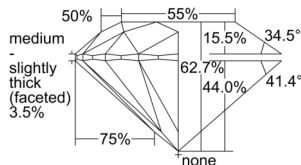

GIA®

FACSIMILE

GIA REPORT 2504366984

Verify this report at GIA.edu

GIA NATURAL DIAMOND DOSSIER®

September 09, 2024
GIA Report Number 2504366984
Shape and Cutting Style ..... Round Brilliant
Measurements ..... 4.35 - 4.37 x 2.74 mm

GRADING RESULTS

Carat Weight ..... 0.31 carat
Color Grade ..... H
Clarity Grade S11
Cut Grade ..... Excellent

ADDITIONAL GRADING INFORMATION

Polish ..... Excellent
Symmetry ..... Excellent
Fluorescence ..... None
Clarity Characteristics ..... Feather
Inscription(s): GIA 2504366984

PROPORTIONS

Profile to actual proportions

GRADING SCALES

GIA COLOR SCALE	GIA CLARITY SCALE	GIA CUT SCALE
D	FLAWLESS	EXCELLENT
E	FLAWLESS	
F	INTERNALLY FLAWLESS	VERY GOOD
G	FLAWLESS	
H	VVS₁	GOOD
I	VVS₂	
J	VS₁	FAIR
K	VS₂	
L	S1₁	POOR
M	S1₂	
N	I₁	
O	I₂	
P	I₃	
Q		
R		
S		
T		
U		
V		
W		
X		
Y		
Z