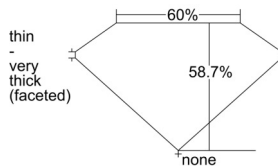

GIA®

FACSIMILE

GIA REPORT 2504374251

Verify this report at GIA.edu

GIA NATURAL DIAMOND DOSSIER®

September 06, 2024
GIA Report Number 2504374251
Shape and Cutting Style ..... Heart Brilliant
Measurements ..... 4.71 x 5.43 x 3.19 mm

GRADING RESULTS

Carat Weight ..... 0.46 carat
Color Grade ..... F
Clarity Grade ..... Internally Flawless

ADDITIONAL GRADING INFORMATION

Polish ..... Excellent
Symmetry ..... Excellent
Fluorescence ..... None
Clarity Characteristics ..... Minor Details of Polish
Inscription(s): GIA 2504374251

PROPORTIONS

Profile not to actual proportions

GRADING SCALES

GIA COLOR SCALE		GIA CLARITY SCALE	
NEAR COLORLESS	D	VERY VERY SLIGHTLY INCLUDED	FLAWLESS
	E		INTERNALLY FLAWLESS
	F		VVS₁
	G		VVS₂
	H		VS₁
	I		VS₂
	J		SI₁
	K		SI₂
	L		I₁
	M		I₂
FAINT	N	SLIGHTLY INCLUDED	I₃
	O		
	P		
	Q		
VERY LIGHT	R		
	S		
	T		
	U		
LIGHT	V		
	W		
	X		
	Y		
Z