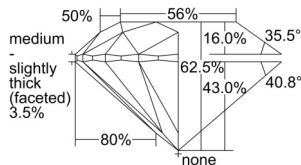

GIA®

FACSIMILE

GIA NATURAL DIAMOND DOSSIER®

September 09, 2024
GIA Report Number 2504375869
Shape and Cutting Style ..... Round Brilliant
Measurements ..... 4.32 - 4.33 x 2.71 mm

GRADING RESULTS

Carat Weight ..... 0.31 carat
Color Grade I
Clarity Grade VS1
Cut Grade ..... Excellent

ADDITIONAL GRADING INFORMATION

Polish ..... Excellent
Symmetry ..... Excellent
Fluorescence ..... Faint
Clarity Characteristics ..... Cloud, Pinpoint
Inscription(s): GIA 2504375869

GIA REPORT 2504375869

Verify this report at GIA.edu

PROPORTIONS

Profile to actual proportions