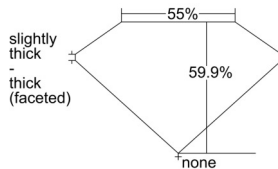

GIA®

FACSIMILE

GIA REPORT 2504386461

Verify this report at GIA.edu

GIA NATURAL DIAMOND DOSSIER®

September 10, 2024
GIA Report Number 2504386461
Shape and Cutting Style ..... Heart Brilliant
Measurements ..... 4.72 x 5.56 x 3.33 mm

GRADING RESULTS

Carat Weight ..... 0.50 carat
Color Grade ..... F
Clarity Grade VS2

ADDITIONAL GRADING INFORMATION

Polish ..... Excellent
Symmetry ..... Excellent
Fluorescence ..... None
Clarity Characteristics..... Cloud, Crystal, Feather
Inscription(s): GIA 2504386461

PROPORTIONS

Profile not to actual proportions

GRADING SCALES

GIA COLOR SCALE		GIA CLARITY SCALE		
NEAR COLORLESS	D	VERY VERY SLIGHTLY INCLUDED	FLAWLESS	
	E		INTERNALLY FLAWLESS	
	F	VERY SLIGHTLY INCLUDED	VVS₁	
	G		VVS₂	
	H		VS₁	
	FAINT	I	SLIGHTLY INCLUDED	VS₂
		J		SI₁
		K	INCLUDED	SI₂
		L		I₁
		M		I₂
VERY LIGHT	N	LIGHT	I₃	
	O			
	P			
	Q			
LIGHT	R			
	S			
	T			
	U			
	V			
	W			
	X			
	Y			
	Z