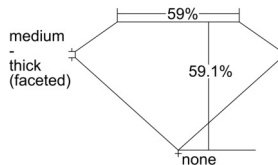

GIA®

FACSIMILE

GIA REPORT 2504387626

Verify this report at GIA.edu

GIA NATURAL DIAMOND DOSSIER®

September 10, 2024
GIA Report Number 2504387626
Shape and Cutting Style ..... Heart Brilliant
Measurements ..... 5.52 x 6.47 x 3.82 mm

GRADING RESULTS

Carat Weight ..... 0.79 carat
Color Grade ..... G
Clarity Grade VVS2

ADDITIONAL GRADING INFORMATION

Polish ..... Excellent
Symmetry ..... Very Good
Fluorescence ..... None
Clarity Characteristics ..... Pinpoint
Inscription(s): GIA 2504387626

PROPORTIONS

Profile not to actual proportions

GRADING SCALES

GIA COLOR SCALE		GIA CLARITY SCALE	
COLORLESS	D	VERY VERY SLIGHTLY INCLUDED	FLAWLESS
	E		INTERNALLY FLAWLESS
	F		VVS₁
	G		VVS₂
	H		VS₁
	I		VS₂
	J		SI₁
	K		SI₂
	L		I₁
	M		I₂
NEAR COLORLESS	N	SLIGHTLY INCLUDED	I₃
	O		
	P		
	Q		
FAINT	R		
	S		
	T		
	U		
VERY LIGHT	V		
	W		
	X		
	Y		
LIGHT	Z