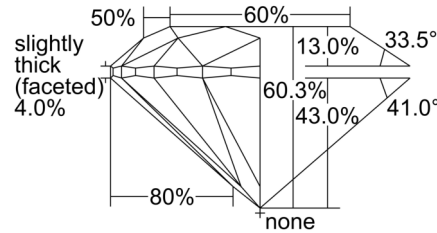

**GIA NATURAL DIAMOND GRADING REPORT**

September 13, 2024

GIA Report Number ..... 2504400855

Shape and Cutting Style ..... Round Brilliant

Measurements ..... 6.40 - 6.47 x 3.88 mm

**GRADING RESULTS**

Carat Weight ..... 1.00 carat

**Comments:** Additional clouds are not shown. Pinpoints are not shown.

**PROPORTIONS**

Profile to actual proportions

**CLARITY CHARACTERISTICS**

**KEY TO SYMBOLS\***

- Crystal
- △ Natural
- ⊙ Cloud
- ~ Feather
- ∖ Needle

\* Red symbols denote internal characteristics (inclusions). Green or black symbols denote external characteristics (blemishes). Diagram is an approximate representation of the diamond, and symbols shown indicate type, position, and approximate size of clarity characteristics. All clarity characteristics may not be shown. Details of finish are not shown.