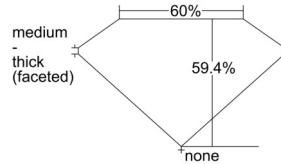

GIA®

FACSIMILE

GIA REPORT 2504409047

Verify this report at GIA.edu

GIA NATURAL DIAMOND DOSSIER®

September 12, 2024
GIA Report Number 2504409047
Shape and Cutting Style ..... Heart Brilliant
Measurements ..... 5.26 x 6.19 x 3.68 mm

GRADING RESULTS

Carat Weight ..... 0.72 carat
Color Grade ..... K
Clarity Grade VS2

ADDITIONAL GRADING INFORMATION

Polish ..... Excellent
Symmetry ..... Excellent
Fluorescence ..... Faint
Clarity Characteristics ..... Feather
Inscription(s): GIA 2504409047

PROPORTIONS

Profile not to actual proportions

GRADING SCALES

GIA COLOR SCALE		GIA CLARITY SCALE			
COLORLESS	D	VERY VERY SLIGHTLY INCLUDED	FLAWLESS		
	E		INTERNALLY FLAWLESS		
	F	VERY SLIGHTLY INCLUDED	VVS₁		
	G		VVS₂		
	H		VS₁		
	NEAR COLORLESS	I	SLIGHTLY INCLUDED	VS₂	
		J		SI₁	
		FAINT	K	INCLUDED	SI₂
			L		I₁
			M		I₂
VERT LIGHT			N	LIGHT	I₃
	O				
	P				
	Q				
LIGHT	R				
	S				
	T				
	U				
	V				
	W				
	X				
	Y				
	Z