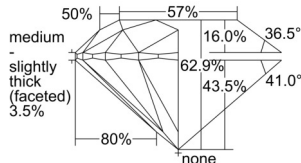

GIA®

FACSIMILE

GIA REPORT 2504411780

Verify this report at GIA.edu

GIA NATURAL DIAMOND DOSSIER®

September 13, 2024
GIA Report Number 2504411780
Shape and Cutting Style ..... Round Brilliant
Measurements ..... 5.65 - 5.67 x 3.56 mm

GRADING RESULTS

Carat Weight ..... 0.70 carat
Color Grade ..... G
Clarity Grade S11
Cut Grade ..... Excellent

ADDITIONAL GRADING INFORMATION

Polish ..... Excellent
Symmetry ..... Excellent
Fluorescence ..... None
Clarity Characteristics ..... Crystal, Feather, Cloud
Inscription(s): GIA 2504411780

PROPORTIONS

Profile to actual proportions

GRADING SCALES

GIA COLOR SCALE	GIA CLARITY SCALE	GIA CUT SCALE	
D	FLAWLESS	EXCELLENT	
E	INTERNALLY FLAWLESS		
F		VVS₁	VERY GOOD
G	VVS₂		
H	VS₁	GOOD	
I	VS₂		
J	S1₁	FAIR	
K	S1₂		
L	I₁	POOR	
M	I₂		
N	I₃		
O			
P			
Q			
R			
S			
T			
U			
V			
W			
X			
Y			
Z