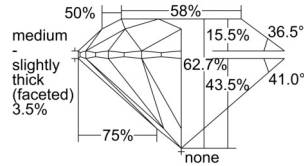

GIA®

FACSIMILE

GIA REPORT 2504425554

Verify this report at GIA.edu

GIA NATURAL DIAMOND DOSSIER®

September 16, 2024
GIA Report Number 2504425554
Shape and Cutting Style ..... Round Brilliant
Measurements ..... 5.00 - 5.08 x 3.16 mm

GRADING RESULTS

Carat Weight ..... 0.50 carat
Color Grade ..... F
Clarity Grade S11
Cut Grade ..... Excellent

ADDITIONAL GRADING INFORMATION

Polish ..... Excellent
Symmetry ..... Very Good
Fluorescence ..... None
Clarity Characteristics ..... Crystal, Cloud
Inscription(s): GIA 2504425554

PROPORTIONS

Profile to actual proportions