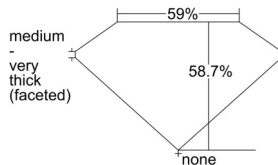

GIA®

FACSIMILE

GIA REPORT 2504441962

Verify this report at GIA.edu

GIA NATURAL DIAMOND DOSSIER®

September 18, 2024
GIA Report Number 2504441962
Shape and Cutting Style ..... Heart Brilliant
Measurements ..... 4.79 x 5.47 x 3.21 mm

GRADING RESULTS

Carat Weight ..... 0.50 carat
Color Grade ..... F
Clarity Grade VS1

ADDITIONAL GRADING INFORMATION

Polish ..... Excellent
Symmetry ..... Very Good
Fluorescence ..... None
Clarity Characteristics ..... Cloud, Needle, Pinpoint
Inscription(s): GIA 2504441962

PROPORTIONS

Profile not to actual proportions

GRADING SCALES

GIA COLOR SCALE		GIA CLARITY SCALE			
COLORLESS	D	VERY SLIGHTLY SLIGHTLY INCLUDED	FLAWLESS		
	E		INTERNALLY FLAWLESS		
	F	VERY SLIGHTLY INCLUDED	VVS₁		
	G		VVS₂		
	H		VS₁		
	NEAR COLORLESS	I	VERY SLIGHTLY INCLUDED	VS₂	
		J		SI₁	
		FAINT	K	SLIGHTLY INCLUDED	SI₂
			L		I₁
			M		I₂
VERT LIGHT	N	INCLUDED	I₃		
	O				
	P				
	Q				
	R				
LIGHT	S				
	T				
	U				
	V				
	W				
X					
Y					
Z