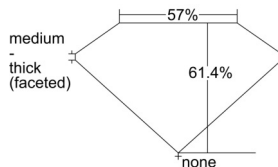

GIA®

FACSIMILE

GIA REPORT 2504442314

Verify this report at GIA.edu

GIA NATURAL DIAMOND DOSSIER®

September 19, 2024
GIA Report Number 2504442314
Shape and Cutting Style ..... Heart Brilliant
Measurements ..... 4.22 x 4.93 x 3.03 mm

GRADING RESULTS

Carat Weight ..... 0.36 carat
Color Grade ..... D
Clarity Grade ..... Internally Flawless

ADDITIONAL GRADING INFORMATION

Polish ..... Excellent
Symmetry ..... Excellent
Fluorescence ..... None
Clarity Characteristics ..... Minor Details of Polish
Inscription(s): GIA 2504442314

PROPORTIONS

Profile not to actual proportions

GRADING SCALES

GIA COLOR SCALE		GIA CLARITY SCALE			
COLORLESS	D	VERY VERY SLIGHTLY INCLUDED	FLAWLESS		
	E		INTERNALLY FLAWLESS		
	F		VVS₁		
	NEAR COLORLESS	G	VERY SLIGHTLY INCLUDED	VVS₂	
		H		VS₁	
		FAINT	I	SLIGHTLY INCLUDED	VS₂
			J		SI₁
			K		SI₂
	LIGHT	L	INCLUDED	I₁	
		M		I₂	
N		I₃			
O					
P					
Q					
R					
S					
T					
U					
V					
W					
X					
Y					
Z