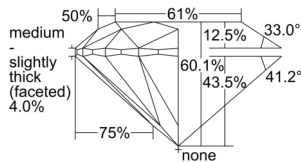

GIA®

FACSIMILE

GIA REPORT 2504449979

Verify this report at GIA.edu

GIA NATURAL DIAMOND DOSSIER®

September 19, 2024
GIA Report Number 2504449979
Shape and Cutting Style ..... Round Brilliant
Measurements ..... 5.12 - 5.16 x 3.09 mm

GRADING RESULTS

Carat Weight ..... 0.50 carat
Color Grade ..... D
Clarity Grade VVS1
Cut Grade ..... Excellent

ADDITIONAL GRADING INFORMATION

Polish ..... Excellent
Symmetry ..... Excellent
Fluorescence ..... None
Clarity Characteristics ..... Pinpoint
Inscription(s): GIA 2504449979

PROPORTIONS

Profile to actual proportions

GRADING SCALES

GIA COLOR SCALE	GIA CLARITY SCALE	GIA CUT SCALE
D	FLAWLESS	EXCELLENT
E	FLAWLESS	
F	INTERNALLY FLAWLESS	VERY GOOD
G	FLAWLESS	
H	VVS₁	GOOD
I	VVS₂	
J	VS₁	FAIR
K	VS₂	
L	SI₁	POOR
M	SI₂	
N	I₁	
O	I₂	
P	I₃	
Q		
R		
S		
T		
U		
V		
W		
X		
Y		
Z