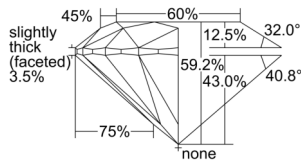

GIA®

FACSIMILE

GIA REPORT 2504451673

Verify this report at GIA.edu

GIA NATURAL DIAMOND DOSSIER®

September 19, 2024
GIA Report Number 2504451673
Shape and Cutting Style ..... Round Brilliant
Measurements ..... 4.33 - 4.36 x 2.57 mm

GRADING RESULTS

Carat Weight ..... 0.30 carat
Color Grade ..... F
Clarity Grade VS1
Cut Grade ..... Excellent

ADDITIONAL GRADING INFORMATION

Polish ..... Very Good
Symmetry ..... Excellent
Fluorescence ..... None
Clarity Characteristics..... Cloud, Pinpoint, Indented Natural
Inscription(s): GIA 2504451673

PROPORTIONS

Profile to actual proportions

GRADING SCALES

GIA COLOR SCALE	GIA CLARITY SCALE	GIA CUT SCALE	
D	FLAWLESS	EXCELLENT	
E	INTERNALLY FLAWLESS		
F		VVS₁	VERY GOOD
G	VVS₂		
H	VS₁	GOOD	
I	VS₂		
J	SI₁	FAIR	
K	SI₂		
L	I₁	POOR	
M	I₂		
N	I₃		
O			
P			
Q			
R			
S			
T			
U			
V			
W			
X			
Y			
Z