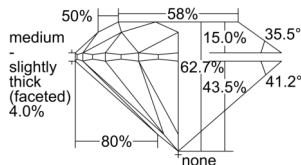

GIA®

FACSIMILE

GIA NATURAL DIAMOND DOSSIER®

September 19, 2024
GIA Report Number 2504457566
Shape and Cutting Style ..... Round Brilliant
Measurements ..... 4.29 - 4.32 x 2.70 mm

GRADING RESULTS

Carat Weight ..... 0.31 carat
Color Grade I
Clarity Grade VS1
Cut Grade ..... Excellent

ADDITIONAL GRADING INFORMATION

Polish ..... Excellent
Symmetry ..... Excellent
Fluorescence ..... Faint
Clarity Characteristics..... Crystal, Pinpoint
Inscription(s): GIA 2504457566

GIA REPORT 2504457566

Verify this report at GIA.edu

PROPORTIONS

Profile to actual proportions

GRADING SCALES

GIA COLOR SCALE

COLORLESS	D
	E
	F
	G
	H
	I
	J
NEAR COLORLESS	K
	L
	M
	N
	O
	P
	Q
	R
	S
	T
	U
	V
	W
	X
	Y
LIGHT	Z

GIA CLARITY SCALE

FLAWLESS	VERY VERY SLIGHTLY INCLUDED	VS₁	VS₂	VS₁	VS₂	SI₁	SI₂	I₁	I₂	I₃		
											FLAWLESS	INTERNALLY FLAWLESS

GIA CUT SCALE

EXCELLENT
VERY GOOD
GOOD
FAIR
POOR