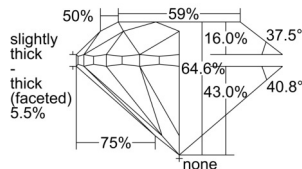

GIA®

FACSIMILE

GIA REPORT 2504459608

Verify this report at GIA.edu

GIA NATURAL DIAMOND DOSSIER®

September 19, 2024
GIA Report Number 2504459608
Shape and Cutting Style ..... Round Brilliant
Measurements ..... 5.49 - 5.53 x 3.56 mm

GRADING RESULTS

Carat Weight ..... 0.70 carat
Color Grade I
Clarity Grade VS2
Cut Grade ..... Very Good

ADDITIONAL GRADING INFORMATION

Polish ..... Excellent
Symmetry ..... Excellent
Fluorescence ..... None
Clarity Characteristics ..... Crystal, Cloud
Inscription(s): GIA 2504459608

PROPORTIONS

Profile to actual proportions