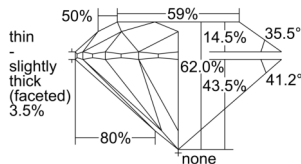

GIA®

FACSIMILE

GIA REPORT 2504464053

Verify this report at GIA.edu

GIA NATURAL DIAMOND DOSSIER®

September 20, 2024
GIA Report Number 2504464053
Shape and Cutting Style ..... Round Brilliant
Measurements ..... 5.67 - 5.70 x 3.53 mm

GRADING RESULTS

Carat Weight ..... 0.70 carat
Color Grade ..... E
Clarity Grade VS1
Cut Grade ..... Excellent

ADDITIONAL GRADING INFORMATION

Polish ..... Excellent
Symmetry ..... Excellent
Fluorescence ..... Medium Blue
Clarity Characteristics..... Crystal, Indented Natural, Pinpoint
Inscription(s): GIA 2504464053

PROPORTIONS

Profile to actual proportions

GRADING SCALES

GIA COLOR SCALE	GIA CLARITY SCALE	GIA CUT SCALE	
D	FLAWLESS	EXCELLENT	
E	INTERNALLY FLAWLESS		
F		VVS₁	VERY GOOD
G	VVS₂		
H	VS₁	GOOD	
I	VS₂		
J	SI₁	FAIR	
K	SI₂		
L	I₁	POOR	
M	I₂		
N	I₃		
O			
P			
Q			
R			
S			
T			
U			
V			
W			
X			
Y			
Z