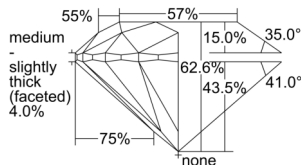

GIA®

FACSIMILE

GIA REPORT 2504473666

Verify this report at GIA.edu

GIA NATURAL DIAMOND DOSSIER®

September 23, 2024
GIA Report Number 2504473666
Shape and Cutting Style ..... Round Brilliant
Measurements ..... 5.03 - 5.07 x 3.16 mm

GRADING RESULTS

Carat Weight ..... 0.50 carat
Color Grade ..... F
Clarity Grade VS2
Cut Grade ..... Excellent

ADDITIONAL GRADING INFORMATION

Polish ..... Excellent
Symmetry ..... Excellent
Fluorescence ..... None
Clarity Characteristics ..... Cloud
Inscription(s): GIA 2504473666

PROPORTIONS

Profile to actual proportions