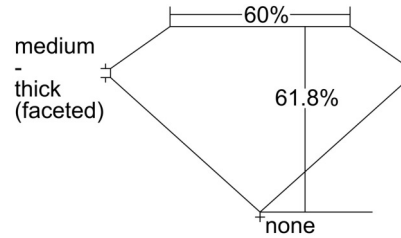

GIA NATURAL DIAMOND GRADING REPORT

September 24, 2024

GIA Report Number 2504474421

Shape and Cutting Style Pear Brilliant

Measurements 8.76 x 5.53 x 3.42 mm

GRADING RESULTS

Carat Weight 1.01 carat

Color Grade H

Profile not to actual proportions

CLARITY CHARACTERISTICS

KEY TO SYMBOLS*

☉ Cloud

∖ Needle

* Red symbols denote internal characteristics (inclusions). Green or black symbols denote external characteristics (blemishes). Diagram is an approximate representation of the diamond, and symbols shown indicate type, position, and approximate size of clarity characteristics. All clarity characteristics may not be shown. Details of finish are not shown.