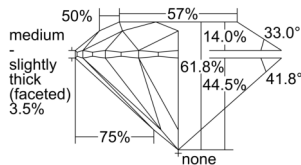

GIA®

FACSIMILE

GIA REPORT 2504484446

Verify this report at GIA.edu

GIA NATURAL DIAMOND DOSSIER®

September 23, 2024
GIA Report Number 2504484446
Shape and Cutting Style ..... Round Brilliant
Measurements ..... 5.22 - 5.24 x 3.23 mm

GRADING RESULTS

Carat Weight ..... 0.54 carat
Color Grade ..... K
Clarity Grade S11
Cut Grade ..... Excellent

ADDITIONAL GRADING INFORMATION

Polish ..... Excellent
Symmetry ..... Excellent
Fluorescence ..... None
Clarity Characteristics ..... Crystal, Cloud, Feather
Inscription(s): GIA 2504484446

PROPORTIONS

Profile to actual proportions

GRADING SCALES

GIA COLOR SCALE	GIA CLARITY SCALE	GIA CUT SCALE	
D	FLAWLESS	EXCELLENT	
E	INTERNALLY FLAWLESS		
F		VVS₁	VERY GOOD
G	VVS₂		
H	VS₁	GOOD	
I	VS₂		
J	S1₁	FAIR	
K	S1₂		
L	I₁	POOR	
M	I₂		
N	I₃		
O			
P			
Q			
R			
S			
T			
U			
V			
W			
X			
Y			
Z