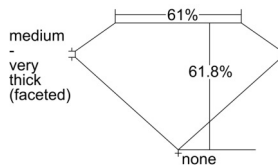

GIA®

FACSIMILE

GIA REPORT 2504496612

Verify this report at GIA.edu

GIA NATURAL DIAMOND DOSSIER®

September 25, 2024
GIA Report Number 2504496612
Shape and Cutting Style ..... Heart Brilliant
Measurements ..... 4.94 x 5.81 x 3.59 mm

GRADING RESULTS

Carat Weight ..... 0.60 carat
Color Grade ..... G
Clarity Grade VS1

ADDITIONAL GRADING INFORMATION

Polish ..... Excellent
Symmetry ..... Excellent
Fluorescence ..... None
Clarity Characteristics..... Crystal, Feather, Pinpoint
Inscription(s): GIA 2504496612

PROPORTIONS

Profile not to actual proportions

GRADING SCALES

GIA COLOR SCALE		GIA CLARITY SCALE			
COLORLESS	D	VERY VERY SLIGHTLY INCLUDED	FLAWLESS		
	E		INTERNALLY FLAWLESS		
	F	VERY SLIGHTLY INCLUDED	VVS₁		
	G		VVS₂		
	H		VS₁		
	NEAR COLORLESS	I	SLIGHTLY INCLUDED	VS₂	
		J		SI₁	
		FAINT	K	INCLUDED	SI₂
			L		I₁
			M		I₂
VERT LIGHT	N	LIGHT	I₃		
	O				
	P				
	Q				
	R