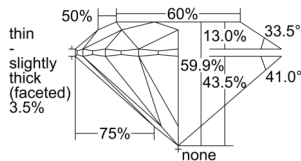

GIA®

FACSIMILE

GIA REPORT 2504499945

Verify this report at GIA.edu

GIA NATURAL DIAMOND DOSSIER®

September 25, 2024
GIA Report Number 2504499945
Shape and Cutting Style ..... Round Brilliant
Measurements ..... 4.32 - 4.35 x 2.59 mm

GRADING RESULTS

Carat Weight ..... 0.30 carat
Color Grade ..... E
Clarity Grade S11
Cut Grade ..... Excellent

ADDITIONAL GRADING INFORMATION

Polish ..... Excellent
Symmetry ..... Excellent
Fluorescence ..... None
Clarity Characteristics ..... Cloud, Crystal, Indented Natural
Inspection(s): GIA 2504499945

PROPORTIONS

Profile to actual proportions

GRADING SCALES

GIA COLOR SCALE	GIA CLARITY SCALE	GIA CUT SCALE	
D	FLAWLESS	EXCELLENT	
E	INTERNALLY FLAWLESS		
F		VVS₁	VERY GOOD
G	VVS₂		
H	VS₁	GOOD	
I	VS₂		
J	S1₁	FAIR	
K	S1₂		
L	I₁	POOR	
M	I₂		
N	I₃		
O			
P			
Q			
R			
S			
T			
U			
V			
W			
X			
Y			
Z