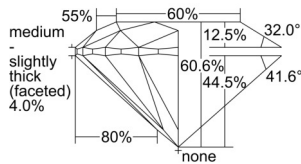

GIA®

FACSIMILE

GIA REPORT 2504500481

Verify this report at GIA.edu

GIA NATURAL DIAMOND DOSSIER®

September 25, 2024
GIA Report Number 2504500481
Shape and Cutting Style ..... Round Brilliant
Measurements ..... 5.44 - 5.47 x 3.31 mm

GRADING RESULTS

Carat Weight ..... 0.60 carat
Color Grade ..... G
Clarity Grade VS1
Cut Grade ..... Excellent

ADDITIONAL GRADING INFORMATION

Polish ..... Excellent
Symmetry ..... Excellent
Fluorescence ..... Faint
Clarity Characteristics..... Crystal, Indented Natural, Pinpoint
Inscription(s): GIA 2504500481

PROPORTIONS

Profile to actual proportions

GRADING SCALES

GIA COLOR SCALE	GIA CLARITY SCALE	GIA CUT SCALE
COLOURLESS	FLAWLESS	EXCELLENT
D	INTERNALLY FLAWLESS	
E	VVS₁	VERY GOOD
F		
G	VVS₂	
H	VS₁	GOOD
I		
J	VS₂	
K	SI₁	FAIR
L		
M	SI₂	
N	I₁	POOR
O		
P	I₂	
Q	I₃	
R		
S		
T		
U		
V		
W		
X		
Y		
Z