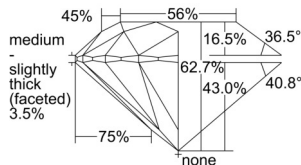

GIA®

FACSIMILE

GIA REPORT 2504526656

Verify this report at GIA.edu

GIA NATURAL DIAMOND DOSSIER®

October 01, 2024
GIA Report Number 2504526656
Shape and Cutting Style ..... Round Brilliant
Measurements ..... 4.05 - 4.08 x 2.55 mm

GRADING RESULTS

Carat Weight ..... 0.26 carat
Color Grade ..... F
Clarity Grade S11
Cut Grade ..... Excellent

ADDITIONAL GRADING INFORMATION

Polish ..... Excellent
Symmetry ..... Excellent
Fluorescence ..... None
Clarity Characteristics ..... Cloud
Inscription(s): GIA 2504526656

PROPORTIONS

Profile to actual proportions