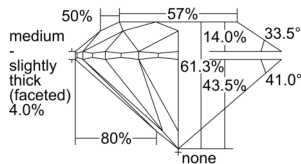

GIA®

FACSIMILE

GIA REPORT 2504532161

Verify this report at GIA.edu

GIA NATURAL DIAMOND DOSSIER®

October 01, 2024
GIA Report Number 2504532161
Shape and Cutting Style ..... Round Brilliant
Measurements ..... 3.83 - 3.84 x 2.35 mm

GRADING RESULTS

Carat Weight ..... 0.21 carat
Color Grade I
Clarity Grade VS1
Cut Grade ..... Excellent

ADDITIONAL GRADING INFORMATION

Polish ..... Excellent
Symmetry ..... Excellent
Fluorescence ..... None
Clarity Characteristics ..... Cloud
Inscription(s): GIA 2504532161

PROPORTIONS

Profile to actual proportions

GRADING SCALES

GIA COLOR SCALE	GIA CLARITY SCALE	GIA CUT SCALE	
D	FLAWLESS	EXCELLENT	
E	INTERNALLY FLAWLESS		
F		VVS₁	VERY GOOD
G	VVS₂		
H	VS₁	GOOD	
I	VS₂		
J	SI₁	FAIR	
K	SI₂		
L	I₁	POOR	
M	I₂		
N	I₃		
O			
P			
Q			
R			
S			
T			
U			
V			
W			
X			
Y			
Z